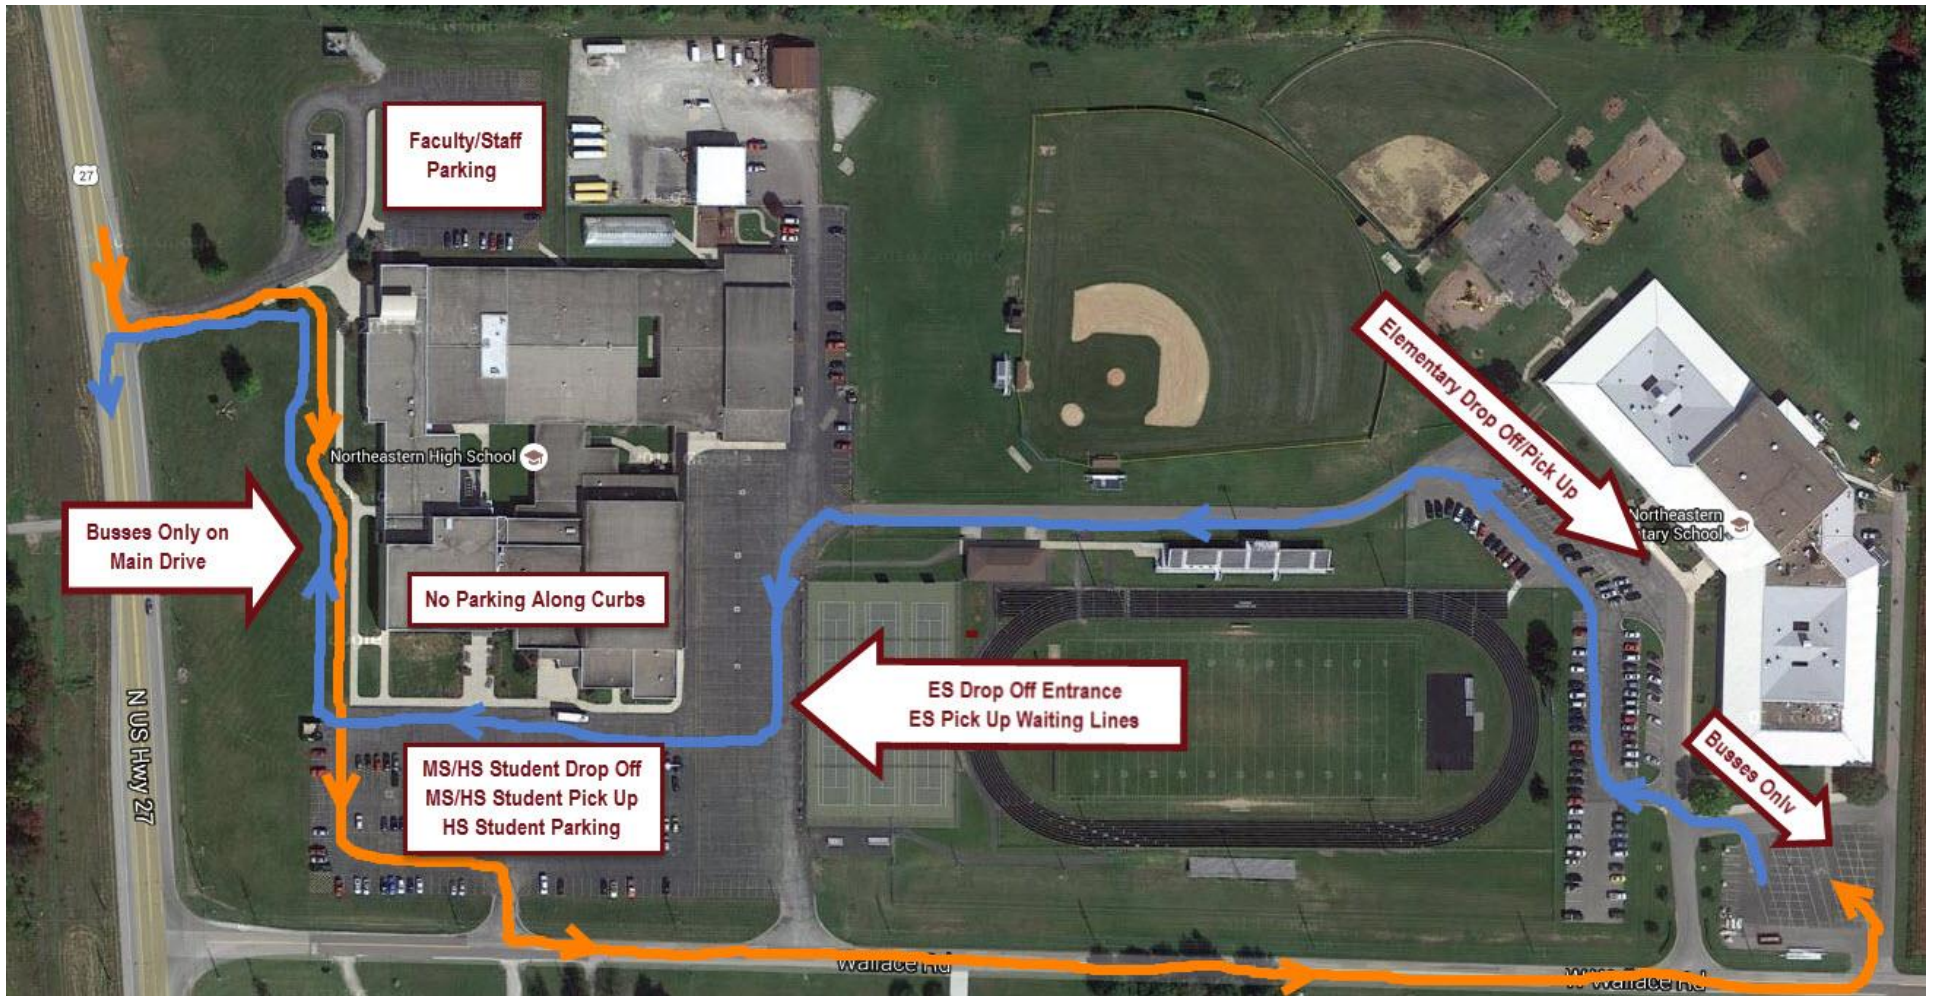

Northeastern Wayne Schools Traffic and Parking Information 2015-2016

Bus Traffic—Morning

Bus Traffic—Afternoon

All drivers should be aware of bus traffic. Busses have the right of way during drop off and pick up times.

Elementary Parents should use Center Drive to Reach the Drop Off and Pick Up Point with Waiting Areas by Tennis Courts.